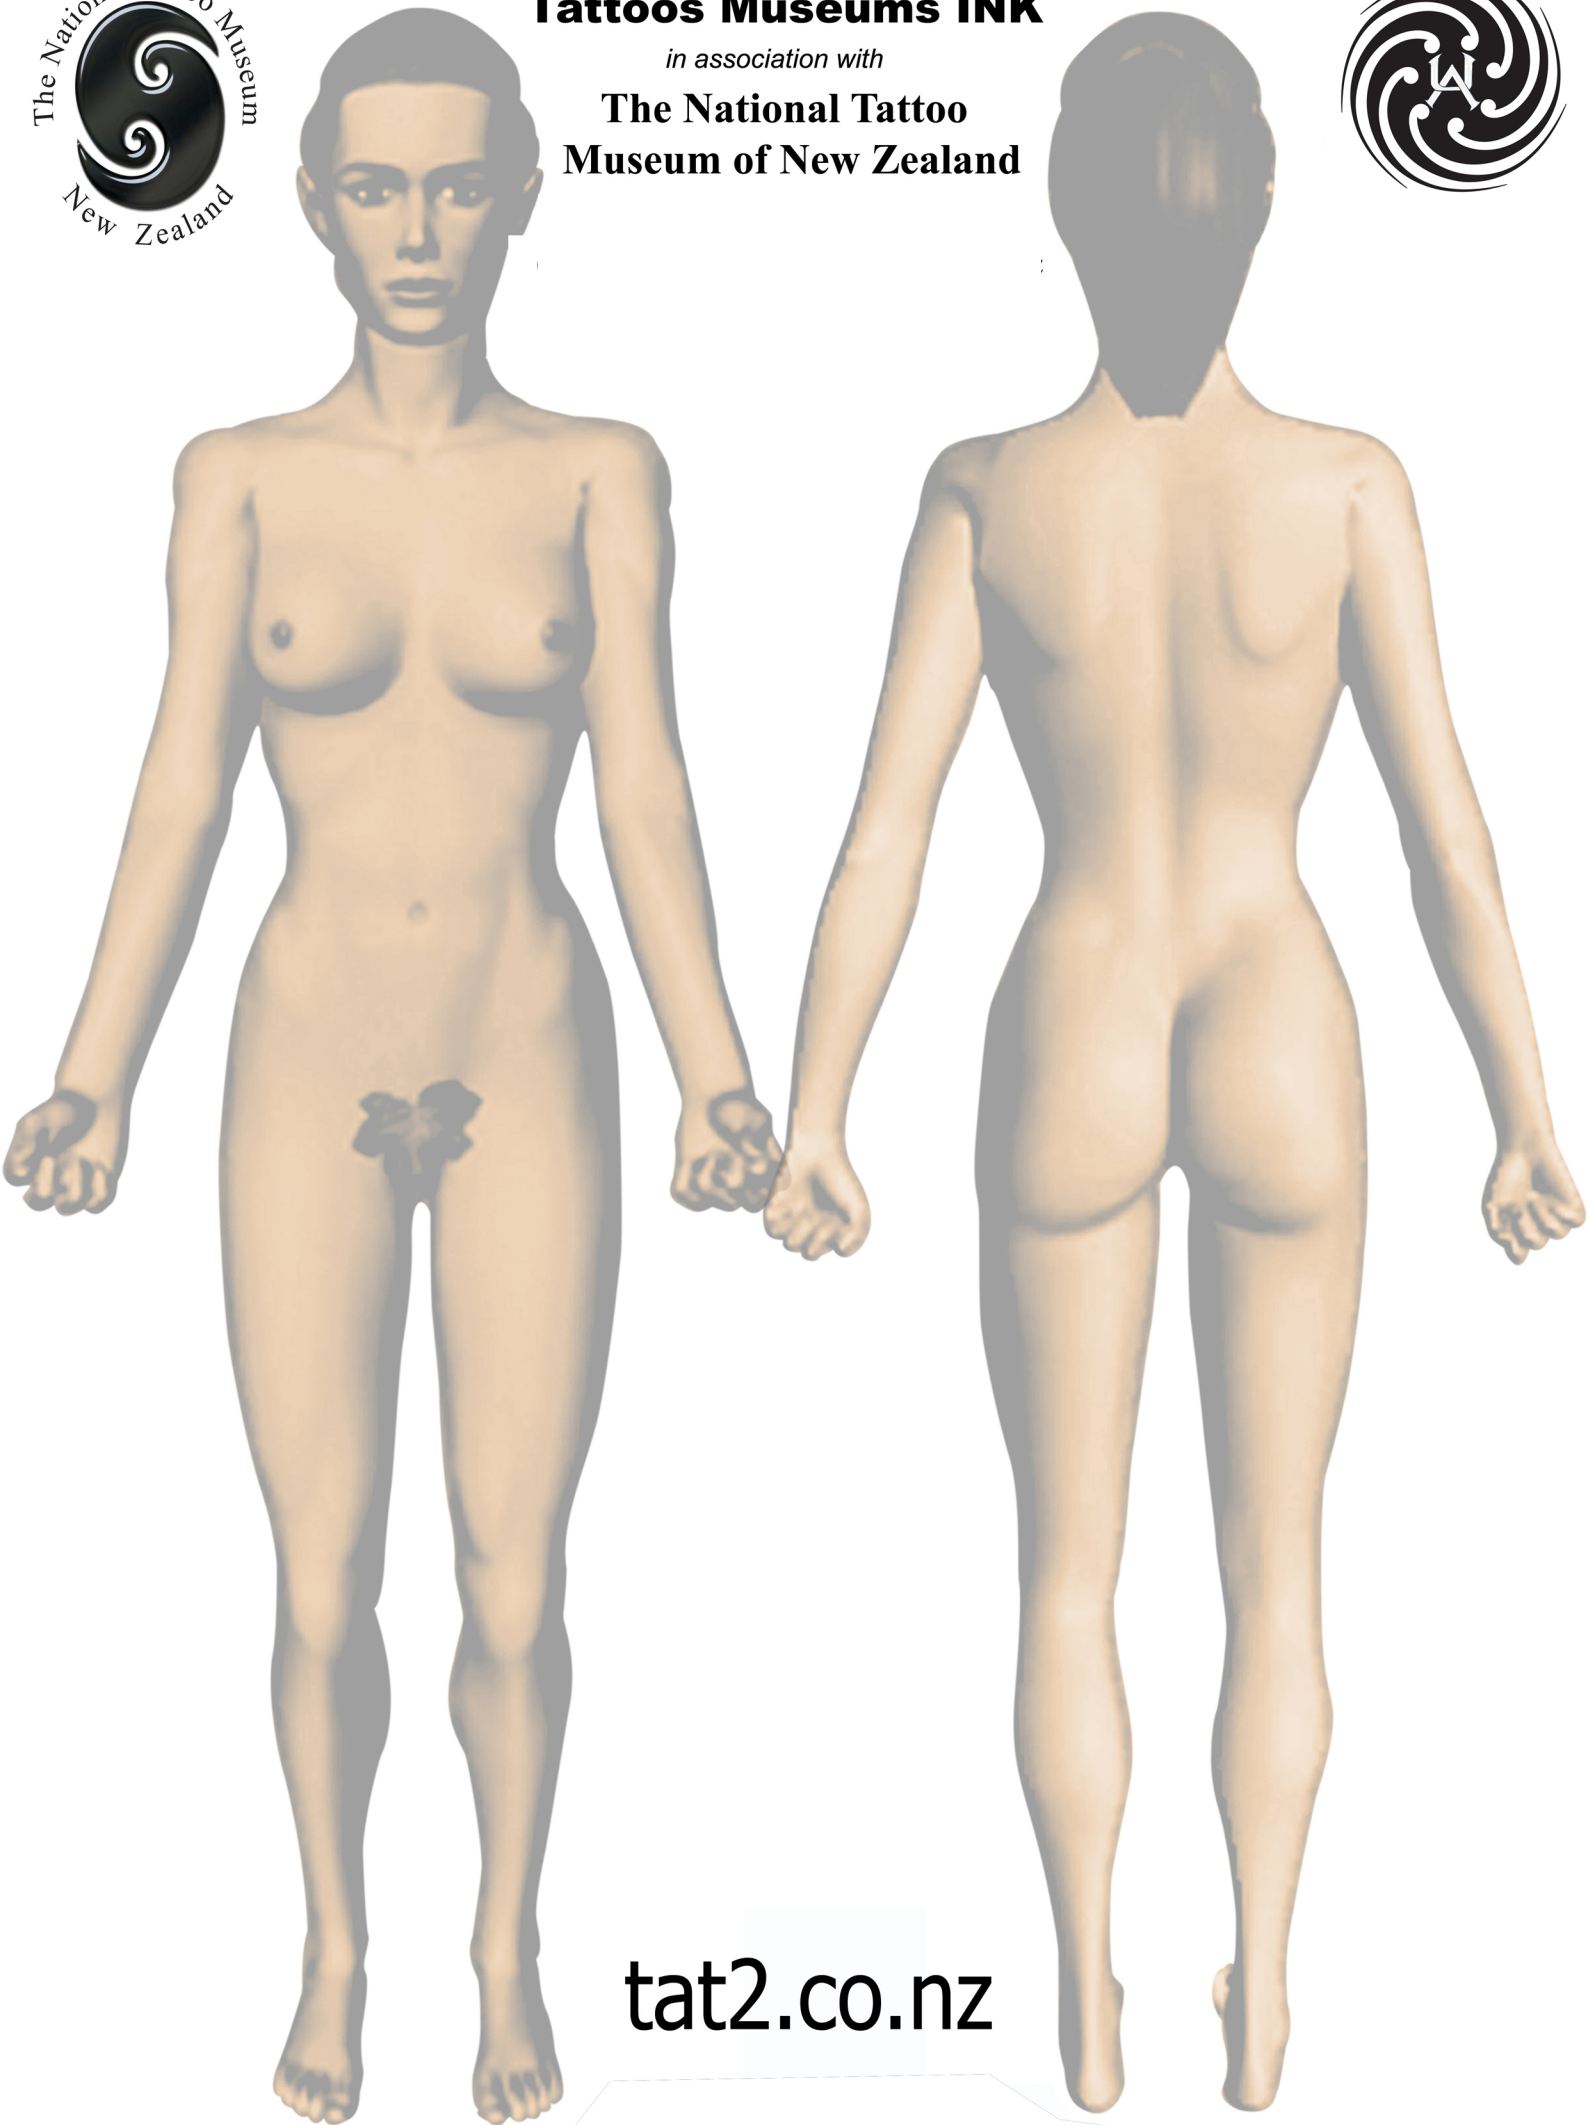

# Tattoos Museums INK

*in association with*

**The National Tattoo  
Museum of New Zealand**

**tat2.co.nz**

Ph. (04) 3852185 Web: [www.tat2.co.nz](http://www.tat2.co.nz)